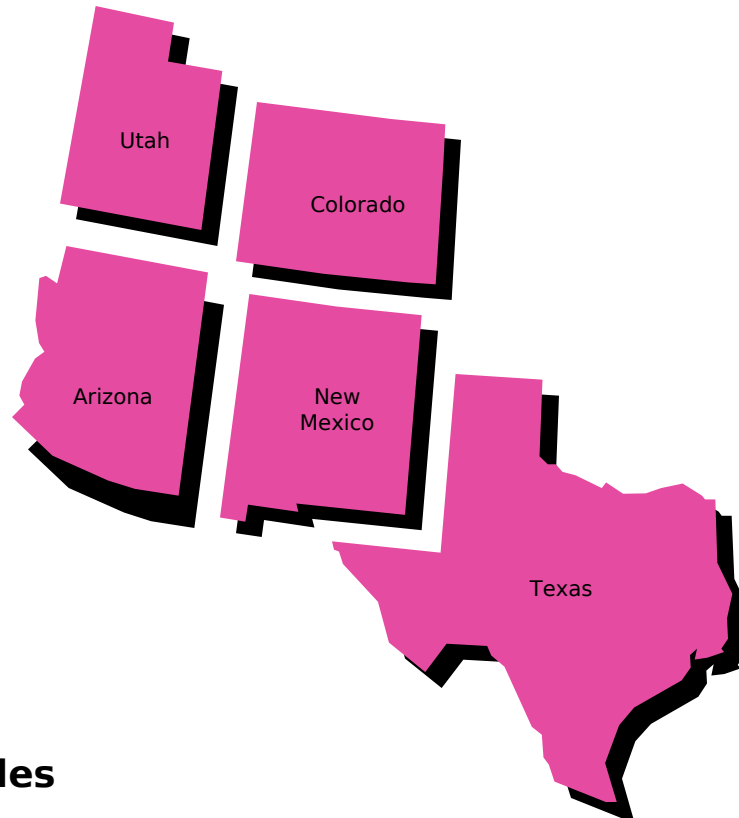

DocuShare Business Unit - Geographic Coverage Map

Eddie Wlazlowski - RSM Southwest

**Eddie Wlazlowski - SW Region Sales
Manager**

Big Deals

972-317-5320 (Dallas)

edward.wlazlowski@xerox.com

DSBU - Other Sales & Marketing Resources